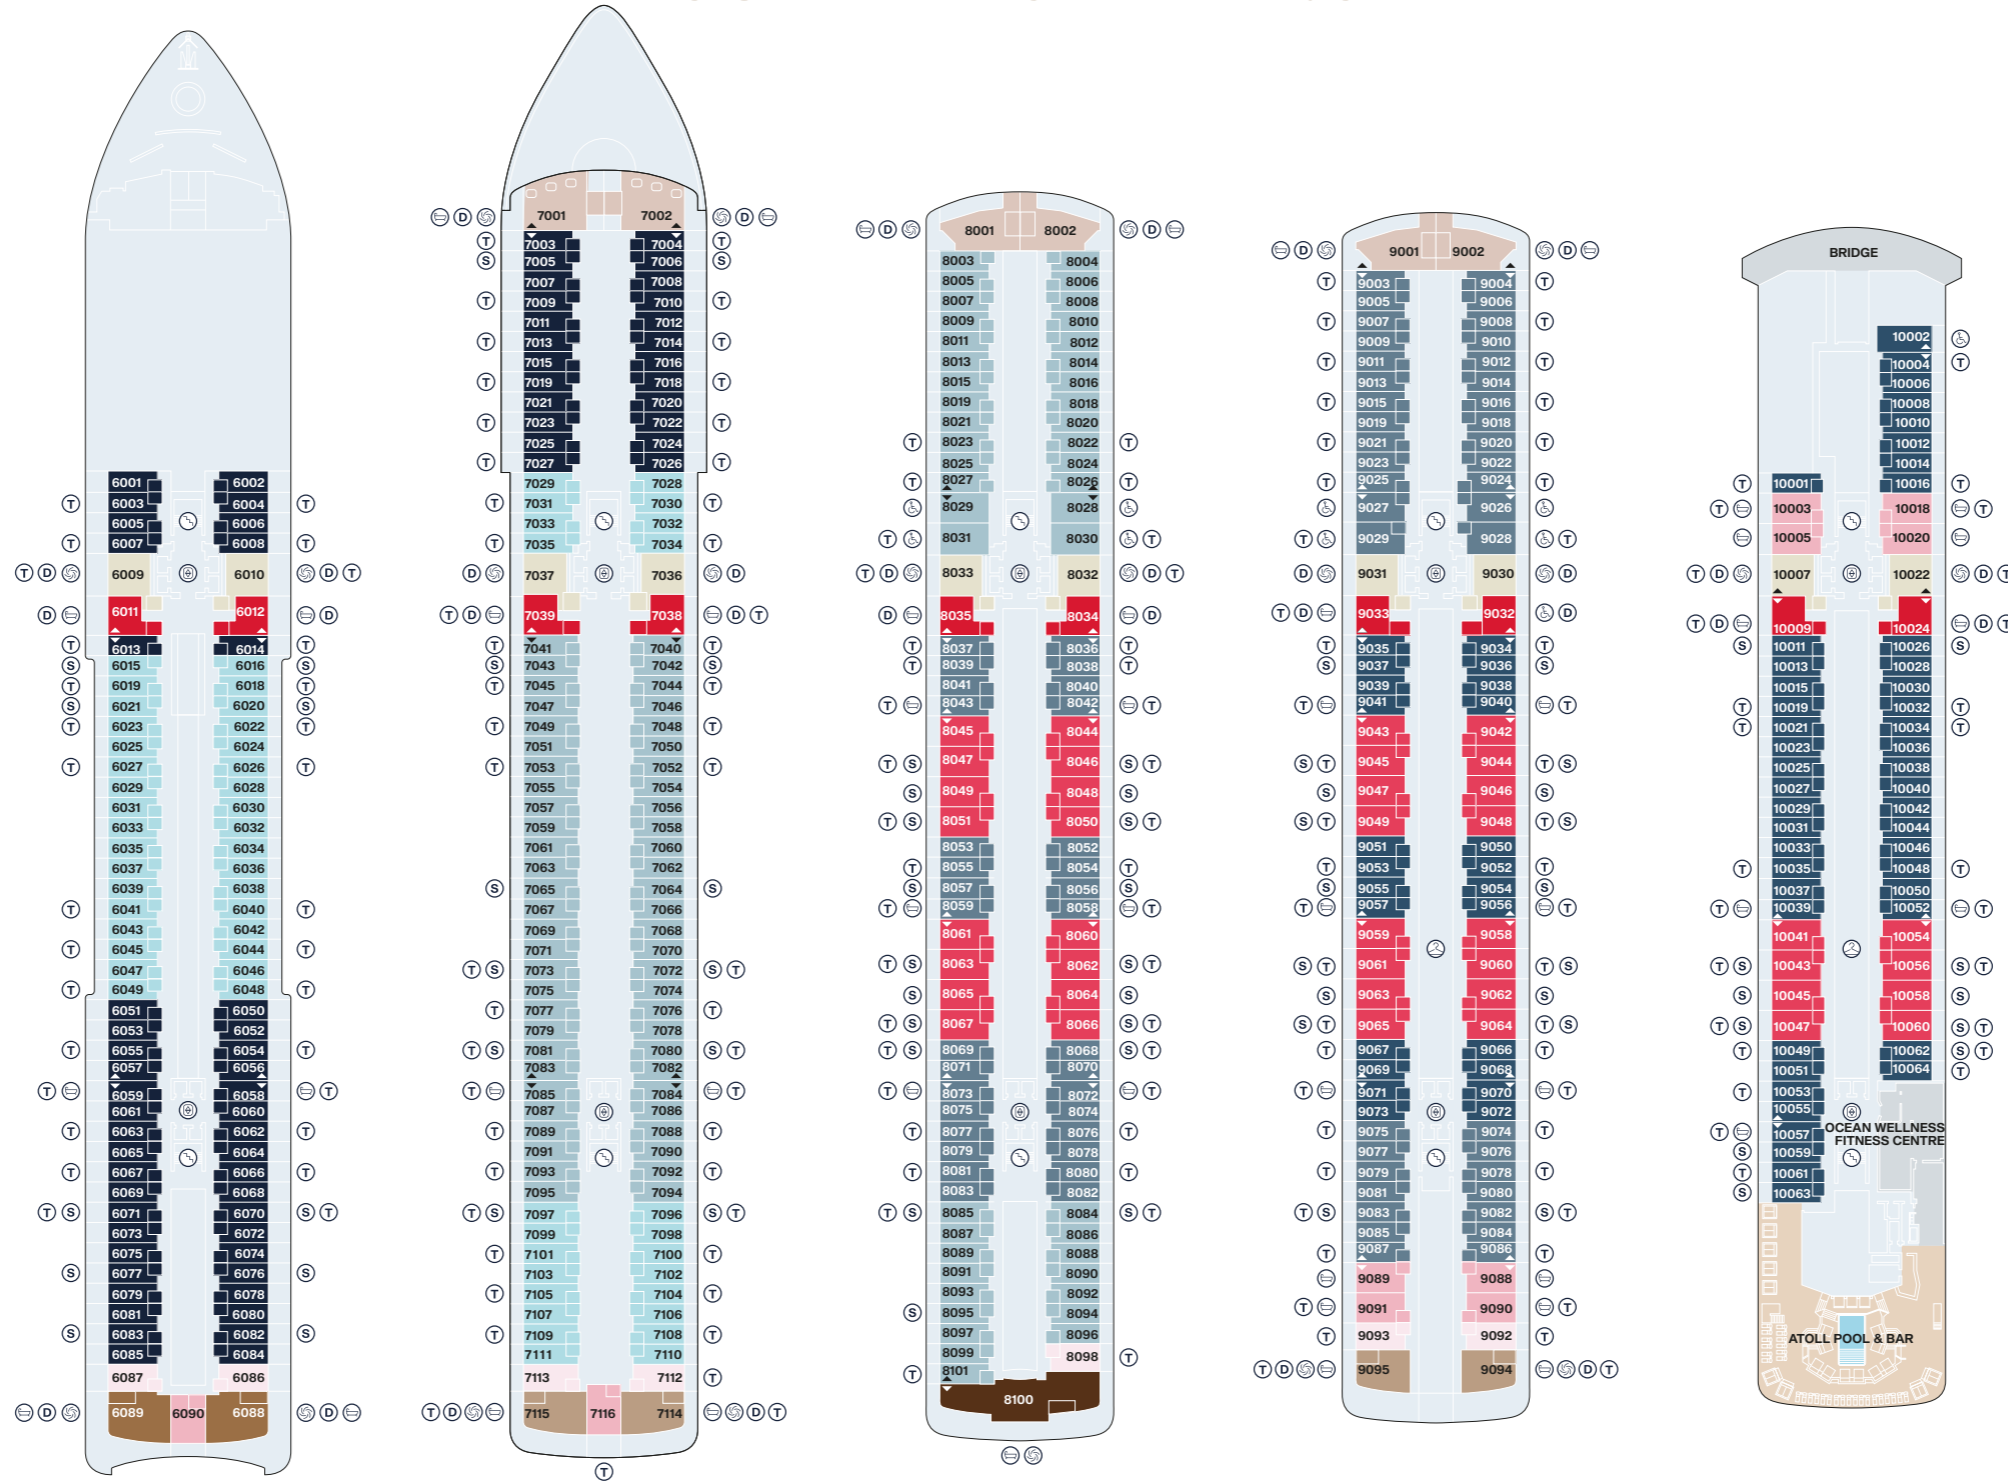

# EXPLORA II SUITE DECK PLANS

DECK 06

DECK 07

DECK 08

DECK 09

DECK 10

## Legend

OT1	OCEAN TERRACE SUITE
OT2	OCEAN TERRACE SUITE
OT3	OCEAN TERRACE SUITE
OT4	OCEAN TERRACE SUITE
GT	OCEAN GRAND TERRACE SUITE

PH	PENTHOUSE
DP	DELUXE PENTHOUSE
PP	PREMIER PENTHOUSE
GP	GRAND PENTHOUSE

	LIFT
	STAIRCASE
	CONNECTING SUITES

## Legend

LIFT

STAIRCASE