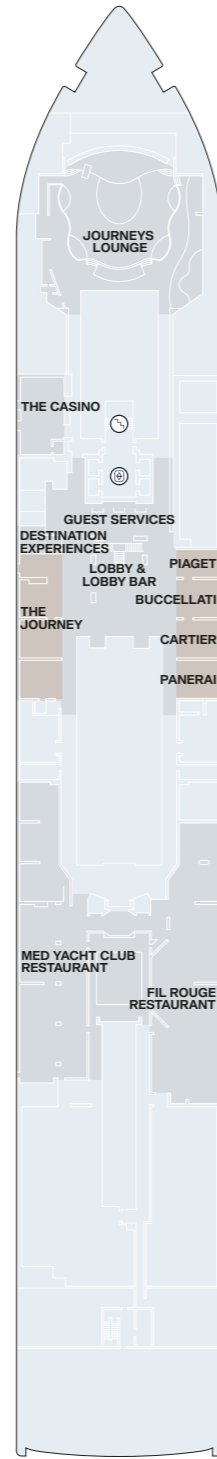

# EXPLORA II SUITE DECK PLANS

DECK 06

DECK 07

DECK 08

DECK 09

DECK 10

## Legend

OT1	OCEAN TERRACE SUITE
OT2	OCEAN TERRACE SUITE
OT3	OCEAN TERRACE SUITE
OT4	OCEAN TERRACE SUITE
GT	OCEAN GRAND TERRACE SUITE

PH	PENTHOUSE
DP	DELUXE PENTHOUSE
PP	PREMIER PENTHOUSE
GP	GRAND PENTHOUSE

CO	COVE RESIDENCE
RR	RETREAT RESIDENCE
SR	SERENITY RESIDENCE
CR	COCOON RESIDENCE
OR	OWNER'S RESIDENCE

	PRIVATE WHIRLPOOL
	SINGLE SOFA BED
	DOUBLE SOFA BED
	TWIN BEDS

	GUEST LAUNDRY
	ACCESSIBLE SUITES
	BATH

# EXPLORA II PUBLIC SPACES DECK PLANS

DECK 03

DECK 04

DECK 05

DECK 11

DECK 12

DECK 14