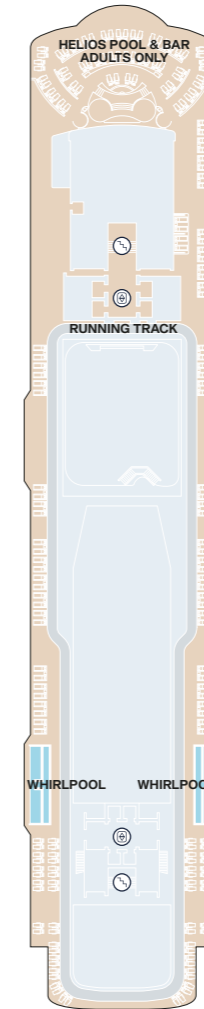

# EXPLORA II SUITE DECK PLANS

DECK 06

DECK 07

DECK 08

DECK 09

DECK 10

## Legend

OT1	OCEAN TERRACE SUITE
OT2	OCEAN TERRACE SUITE
OT3	OCEAN TERRACE SUITE
OT4	OCEAN TERRACE SUITE
GT	OCEAN GRAND TERRACE SUITE

PH	PENTHOUSE
DP	DELUXE PENTHOUSE
PP	PREMIER PENTHOUSE
GP	GRAND PENTHOUSE

# EXPLORA II PUBLIC SPACES DECK PLANS

DECK 03

DECK 04

DECK 05

DECK 11

DECK 12

DECK 14

## Legend

LIFT

STAIRCASE